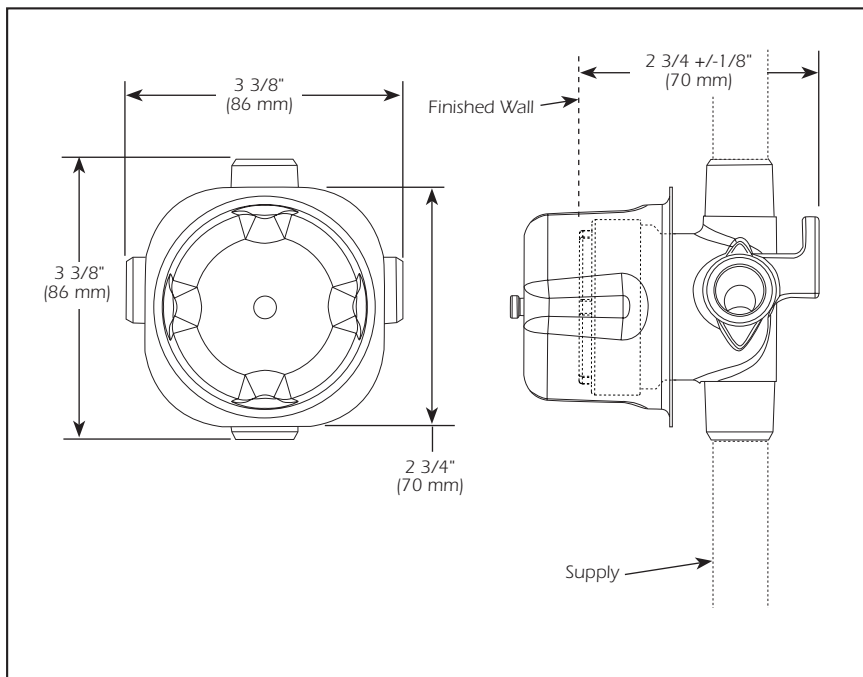

BRIZO®

ROUGH VALVE BODY

- R60700 (Case Qty. 3)
- 1/2" Rough-In

Submitted Model No.: _____

Specific Features: _____

STANDARD SPECIFICATIONS

- Three port diverter rough.
- For use with (3) three or (6) six function diverter.
- Forged brass body.
- Can be tested with air (200 psi) or water (300 psi) using supplied test cap.
- Refer to the installation instructions for more details